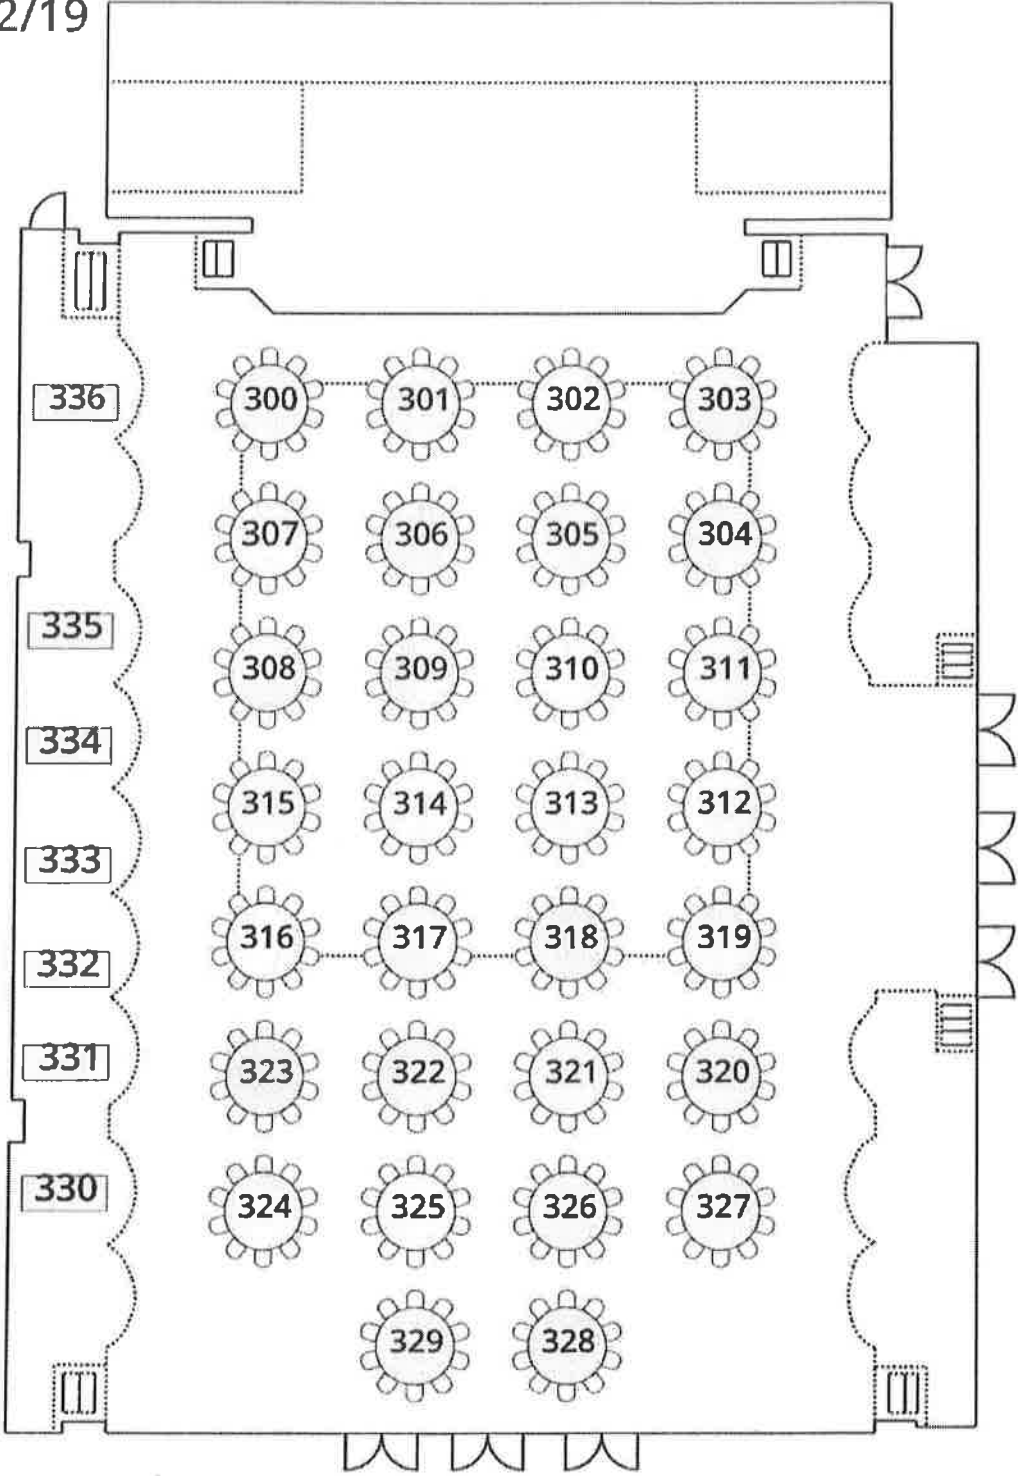

NYIPLA
3/22/19

10 Feet

Tables out of sequence on lower balcony are correct

10 Feet

NYIPLA DINNER

3/22/19

5 Feet